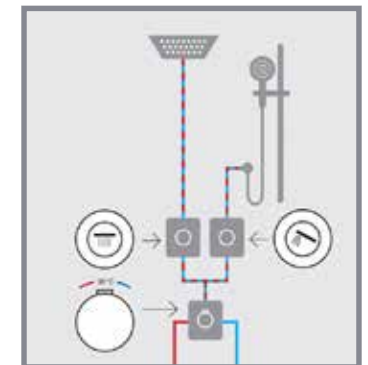

CÁCH LẮP ĐẶT