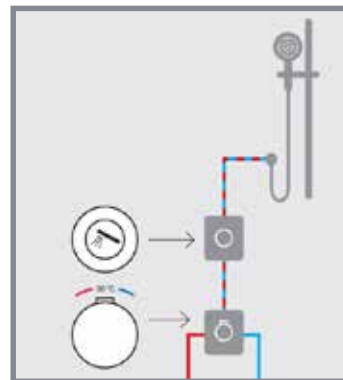

EasySET - ESSENTIAL

MÃ SỐ	ESSENTIAL - GIÁ: 10.635.000 Đ	SL
FFAS0925	EasySET for Hand Shower	1
FFAS0930	Conceal Thermostatic Mixer with Trim	1
F40017	3-Functions Push Button w/ Bracket & Silver Color Hose	1
FFAS9099	Moon shadow 400 Shower Kit	1
FFAS9142	Wall Outlet - Square (G1/2")	1

EasySET - EXPERIENCE

MÃ SỐ	EXPERIENCE - GIÁ: 16.475.000 Đ	SL
FFAS9908	Ceiling Shower arm	1
FFASS038	250 mm Square Brass Rain Shower Head	1
FFAS0926	EasySET for Head Shower	1
FFAS0925	EasySET for Hand Shower	1
FFAS0930	Conceal Thermostatic Mixer with Trim	1
FFAS9143	Wall Outlet with holder - Square (G1/2")	1
F40017	3-Functions Push Button w/ Bracket & Silver Color Hose	1

CÁCH LẮP ĐẶT

FFAS0925