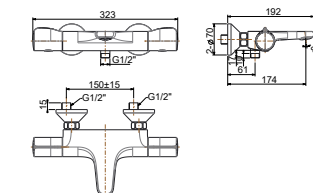

Vòi tắm sen chỉnh nhiệt Temptacion

WF-4949

Nóng lạnh
Không bao gồm dây và tay sen

Giá: 5.050.000 Đ