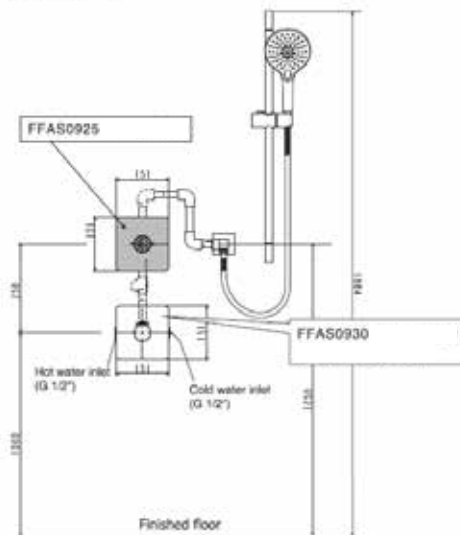

EasySET - ESSENTIAL

MÃ SỐ	ESSENTIAL - GIÁ: 10.635.000 Đ	SL
FFAS0925	EasySET for Hand Shower	1
FFAS0930	Conceal Thermostatic Mixer with Trim	1
F40017	3-Functions Push Button w/ Bracket & Silver Color Hose	1
FFAS9099	Moon shadow 400 Shower Kit	1
FFAS9142	Wall Outlet - Square (G1/2")	1

EasySET - EXPERIENCE

MÃ SỐ	EXPERIENCE - GIÁ: 16.475.000 Đ	SL
FFAS9908	Ceiling Shower arm	1
FFASS038	250 mm Square Brass Rain Shower Head	1
FFAS0926	EasySET for Head Shower	1
FFAS0925	EasySET for Hand Shower	1
FFAS0930	Conceal Thermostatic Mixer with Trim	1
FFAS9143	Wall Outlet with holder - Square (G1/2")	1
F40017	3-Functions Push Button w/ Bracket & Silver Color Hose	1

CÁCH LẮP ĐẶT

FFAS0925