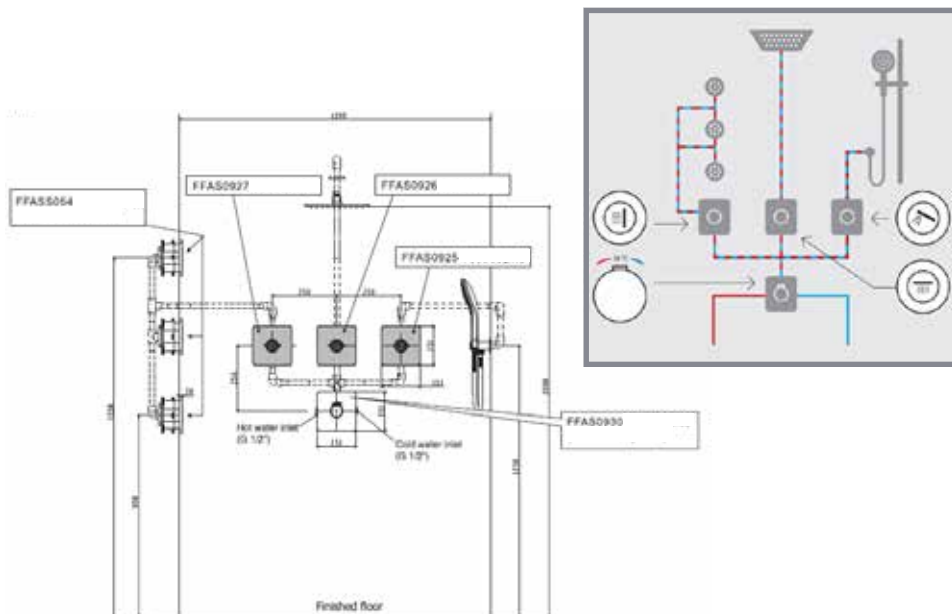

CÁCH LẮP ĐẶT