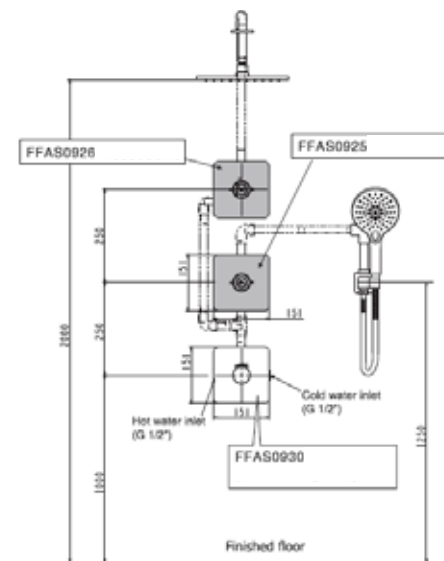

CÁCH LẮP ĐẶT