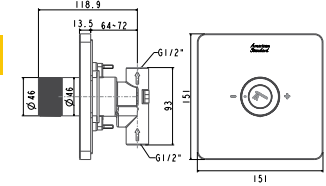

Nút điều chỉnh cho tay sen EasySET

FFAS0925

Giá: 3.050.000 Đ