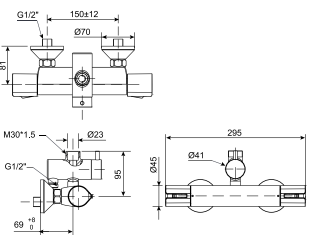

Nóng lạnh

Giá: 6.800.000 Đ

MỚI

EasySET - ESSENTIAL

MÃ SỐ	ESSENTIAL - GIÁ: 10.635.000 Đ	SL
FFAS0925	EasySET for Hand Shower	1
FFAS0930	Conceal Thermostatic Mixer with Trim	1
F40017	3-Functions Push Button w/ Bracket & Silver Color Hose	1
FFAS9099	Moon shadow 400 Shower Kit	1
FFAS9142	Wall Outlet - Square (G1/2")	1